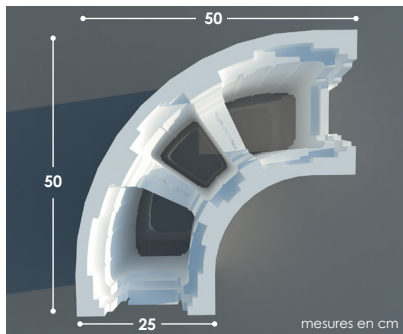

- isotherm properties that allow the pool to keep the water temperature
- greater simplicity in assembling curved walls
- molding high-density polystyrene for straight walls and pre-curved
- concrete batching end density C25/30

EPS BLOK 1000 FORMULAIRE DROIT / EPS BLOK 1000 RECTANGULAR FORM

Code	Modèle	Densité
1064000	EPS BLOK 1000 droit / EPS BLOK 1000 rectangular form	0,025/0,026 kg/cm ³

CLÉS DE COIN / CLOSING ANGLE KEYS

EPS BLOK COURBE DE 90 ° / 90° SHAPE EPS BLOK

EPS BLOK droit e pré-incisé (rayon 150/200cm) + brancher les clés
Rectangular and precurved (radius 150/200cm) EPS BLOK+ closing key

EPS BLOK droit + EPS BLOK courbe 90°
Rectangular EPS BLOK + 90° shape EPS BLOK

EPS BLOK droit + EPS BLOK pré-incisé (rayon 150/200cm)
Rectangular EPS BLOK + precurved EPS BLOK (radius 150/200cm)

EPS BLOK pré-incisé (rayon 150/200cm)
Precurved EPS BLOK (radius 150/200cm)